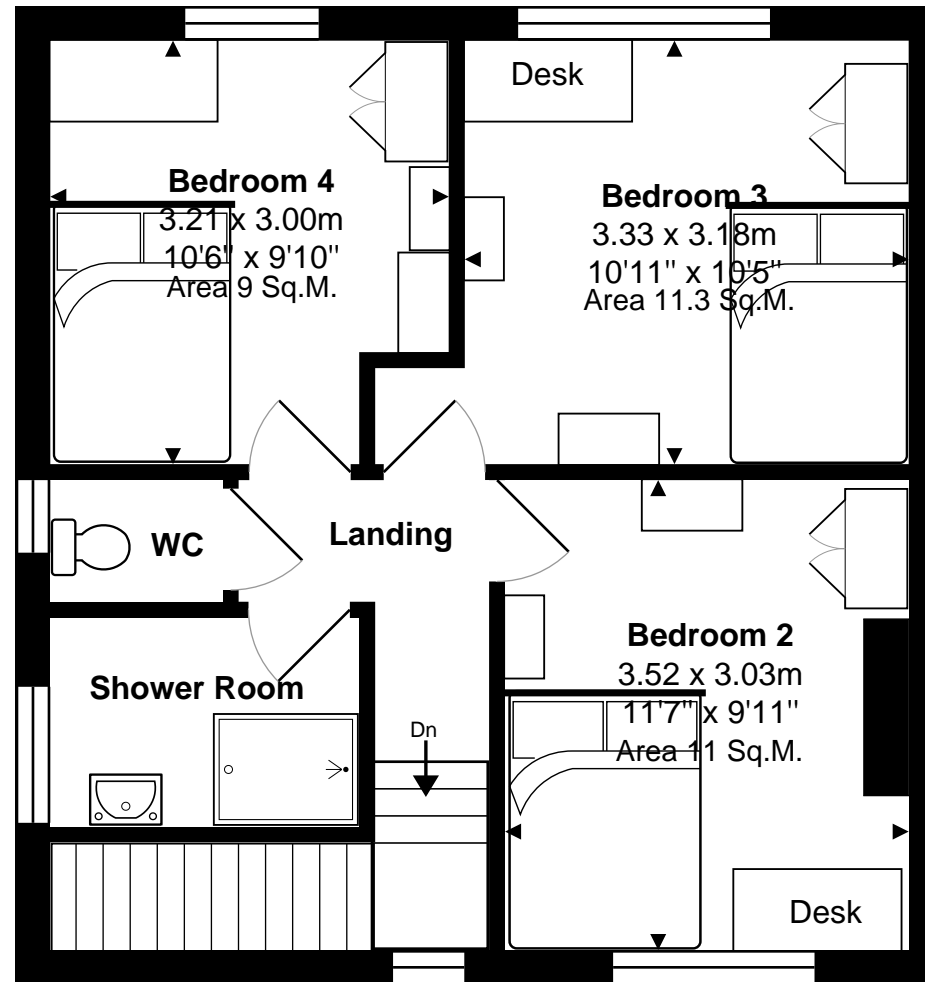

19 Woodbridge Hill Gardens, Guildford, GU2 8AR

Total Approx. Gross Internal Area 88.7 m² ... 955 ft² (excluding cycle shed)

All measurements are approximate and for display purposes only. Not to scale.

Ground Floor

Approx. Gross Internal Area 44.7 m² ... 481 ft²

1st Floor

Approx. Gross Internal Area 44.0 m² ... 474 ft²