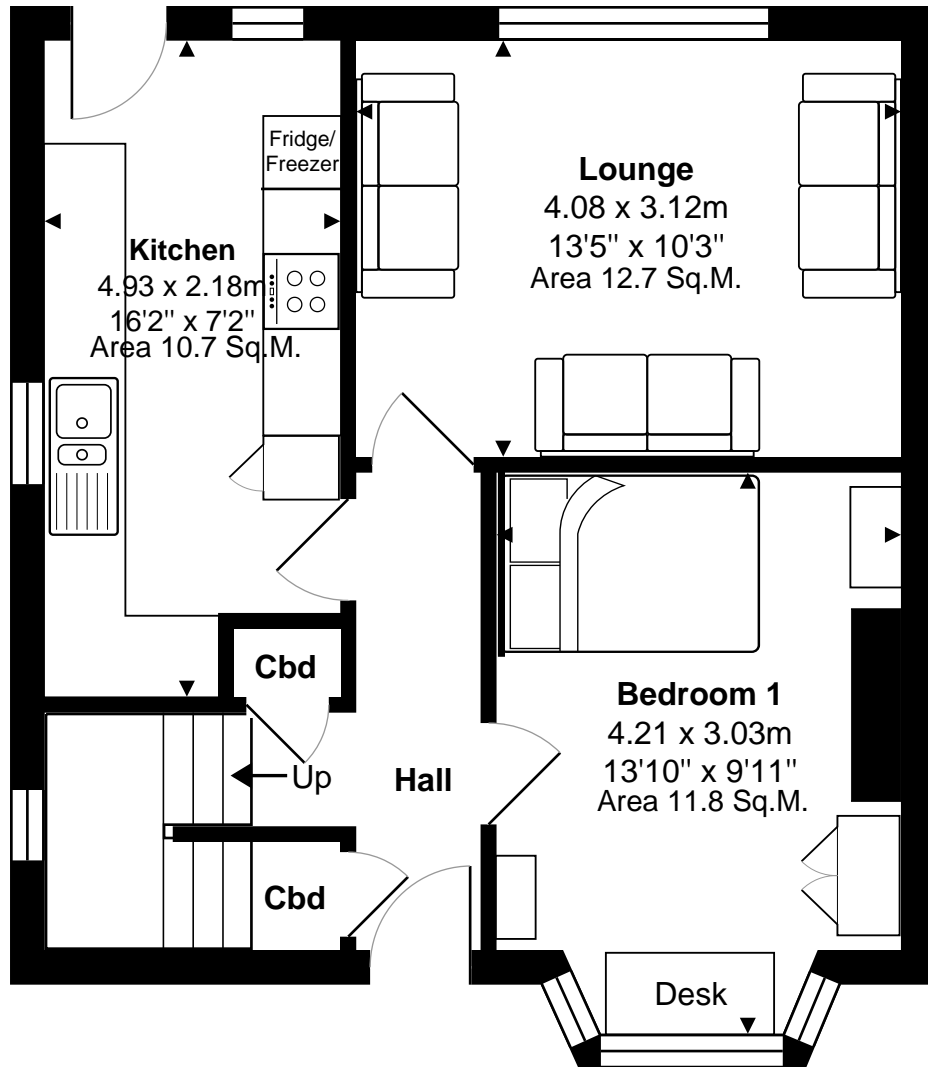

19 Woodbridge Hill Gardens, Guildford, GU2 8AR

Total Approx. Gross Internal Area 88.7 m² ... 955 ft² (excluding cycle shed)

All measurements are approximate and for display purposes only. Not to scale.

Ground Floor

Approx. Gross Internal Area 44.7 m² ... 481 ft²

1st Floor

Approx. Gross Internal Area 44.0 m² ... 474 ft²