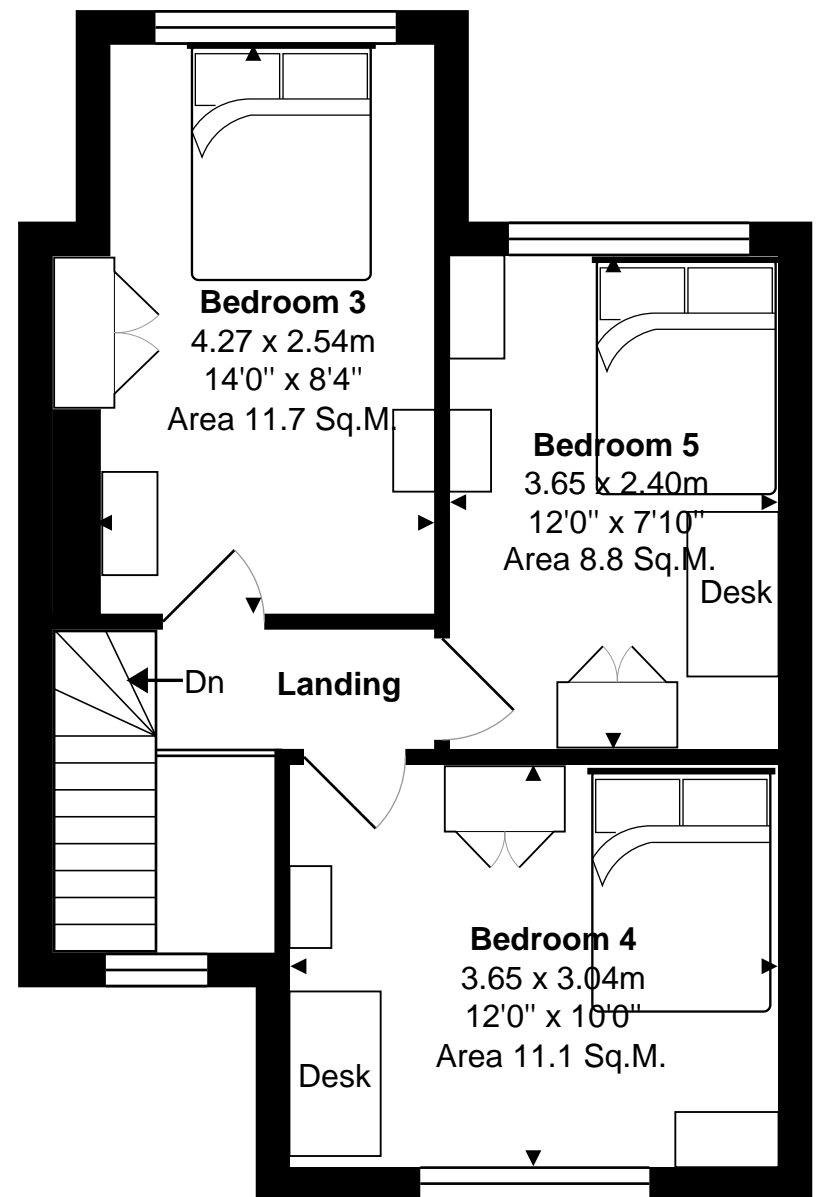

20 Deerbarn Road, Guildford. GU2 8AT

Total Approx. Gross Internal Area 102.8 m<sup>2</sup> ... 1106 ft<sup>2</sup>

All measurements are approximate and for display purposes only. Not to scale.

**Ground Floor**

Approx. Gross Internal Area 64.6 m<sup>2</sup> ... 695 ft<sup>2</sup>

**1st Floor**

Approx. Gross Internal Area 38.2 m<sup>2</sup> ... 411 ft<sup>2</sup>