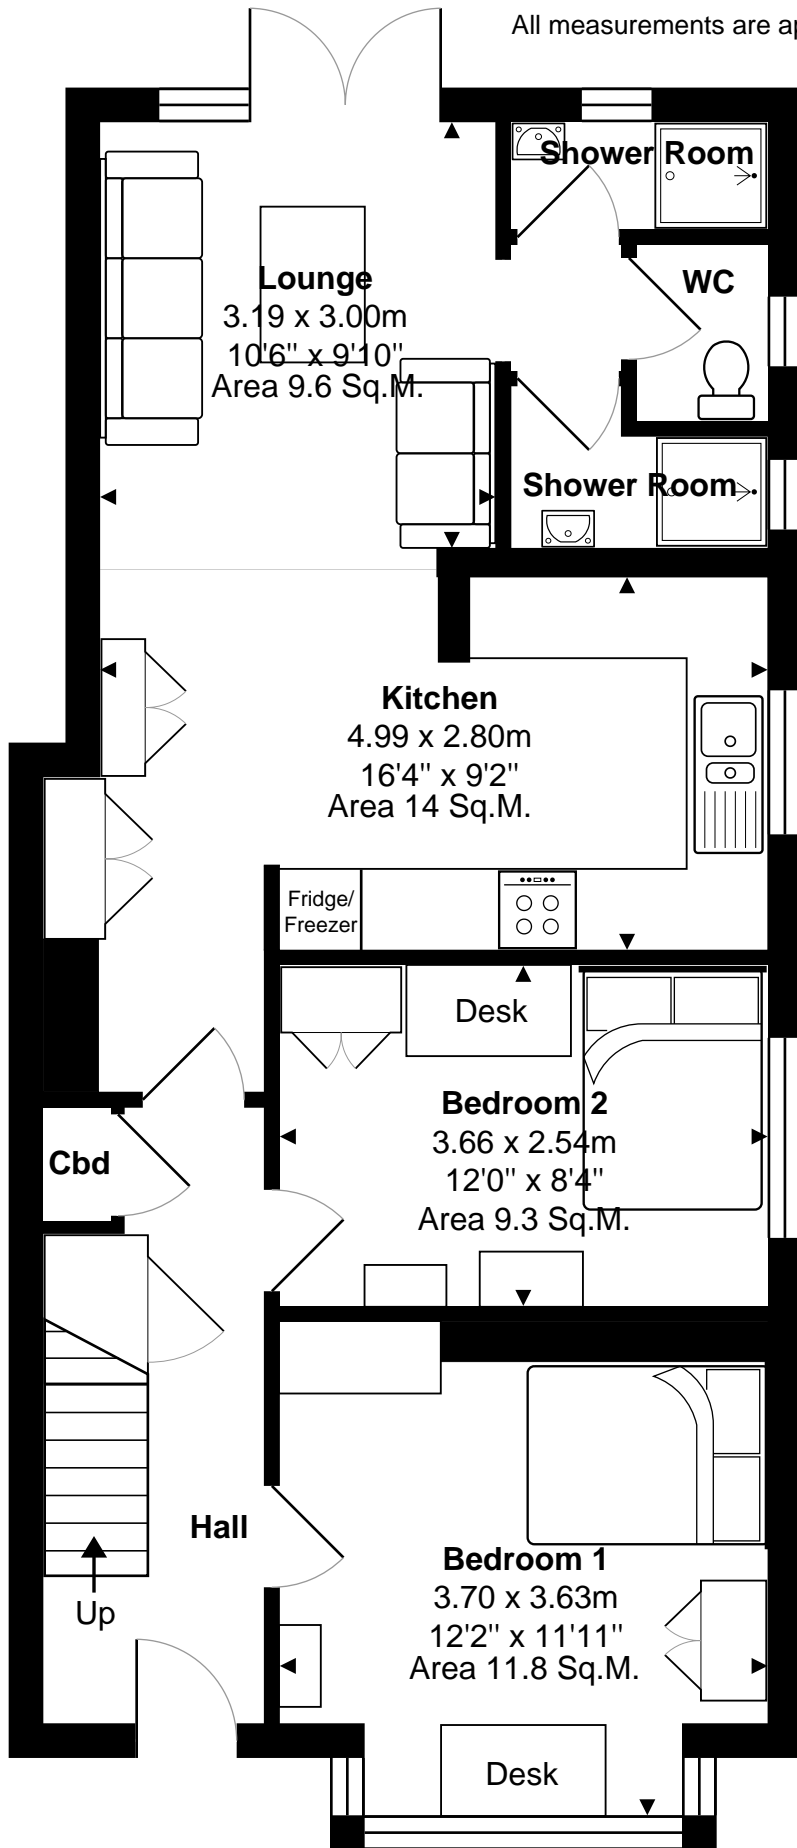

20 Deerbarn Road, Guildford. GU2 8AT

Total Approx. Gross Internal Area 102.8 m<sup>2</sup> ... 1106 ft<sup>2</sup>

All measurements are approximate and for display purposes only. Not to scale.

**Ground Floor**

Approx. Gross Internal Area 64.6 m<sup>2</sup> ... 695 ft<sup>2</sup>

**1st Floor**

Approx. Gross Internal Area 38.2 m<sup>2</sup> ... 411 ft<sup>2</sup>