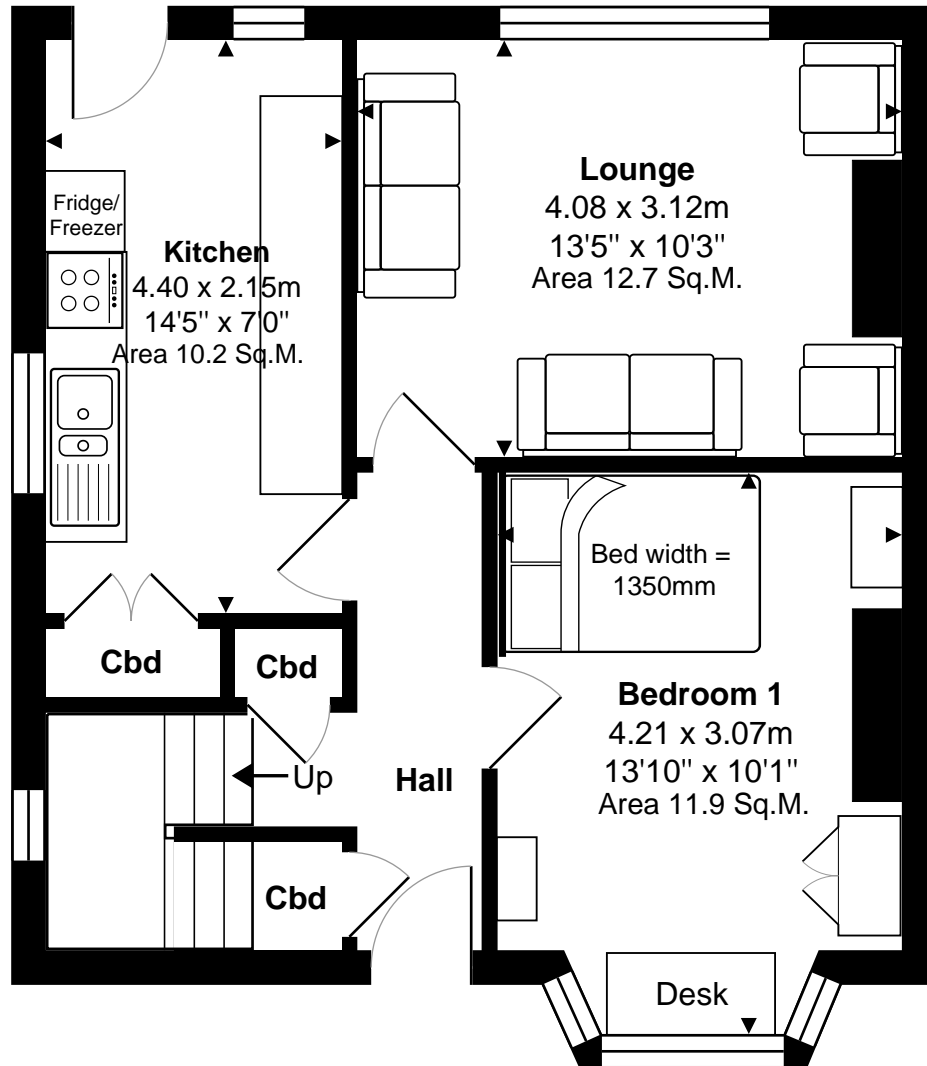

21 Woodbridge Hill Gardens, Guildford, GU2 8AR

Total Approx. Gross Internal Area 89.0 m² ... 958 ft² (excluding cycle store)

All measurements are approximate and for display purposes only. Not to scale.

Ground Floor

Approx. Gross Internal Area 45.0 m² ... 485 ft²

1st Floor

Approx. Gross Internal Area 44.0 m² ... 474 ft²