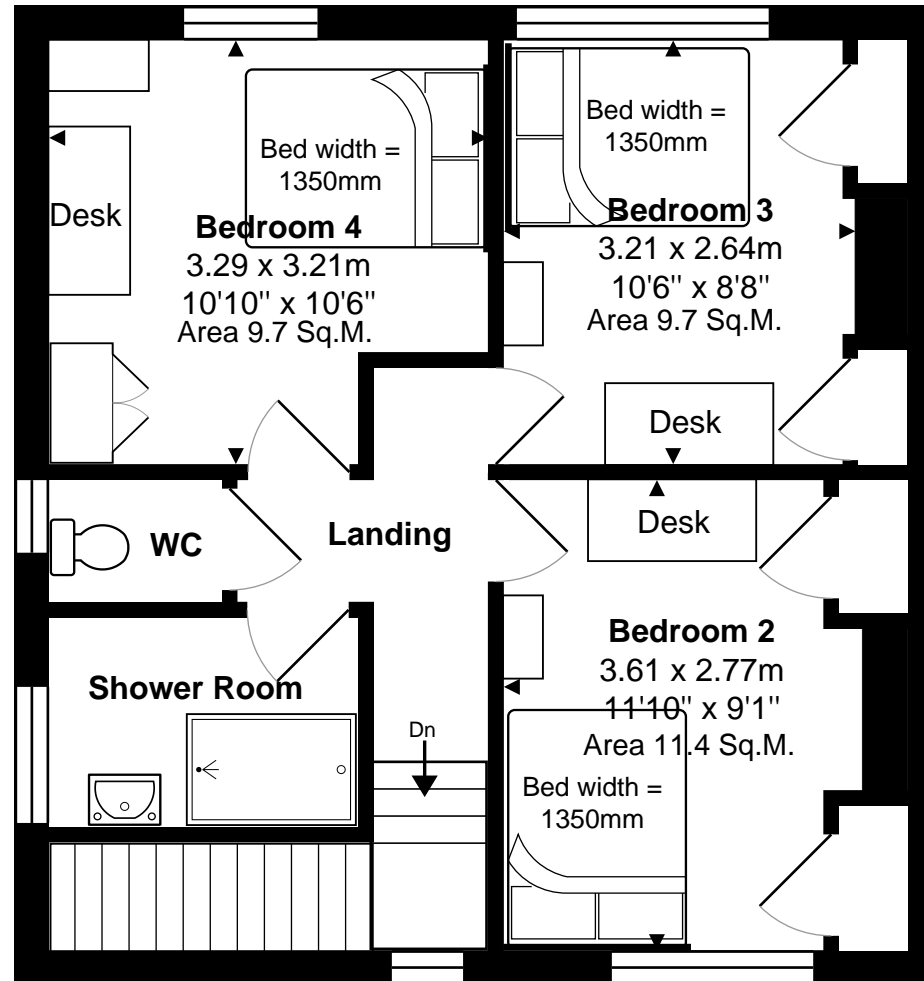

21 Woodbridge Hill Gardens, Guildford, GU2 8AR

Total Approx. Gross Internal Area 89.0 m² ... 958 ft² (excluding cycle store)

All measurements are approximate and for display purposes only. Not to scale.

Ground Floor

Approx. Gross Internal Area 45.0 m² ... 485 ft²

1st Floor

Approx. Gross Internal Area 44.0 m² ... 474 ft²