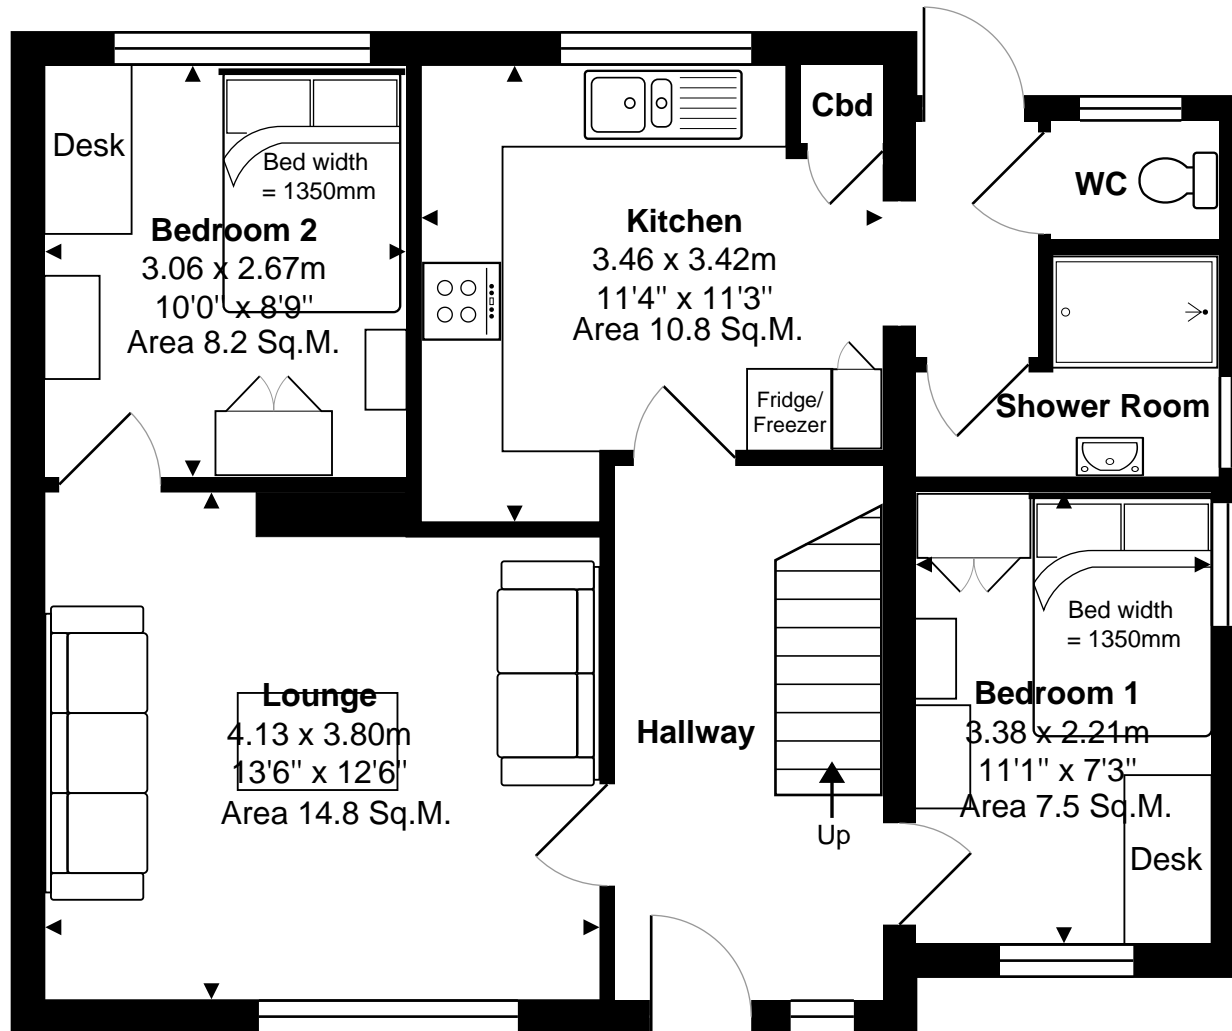

34 Park Barn Drive., Guildford. GU2 8EN

Total Approx. Gross Internal Area 103.0 m² ... 1109 ft²

All measurements are approximate and for display purposes only. Not to scale.

Ground Floor

Approx. Gross Internal Area 59.0 m² ... 635 ft²

1st Floor

Approx. Gross Internal Area 44.0 m² ... 473 ft²