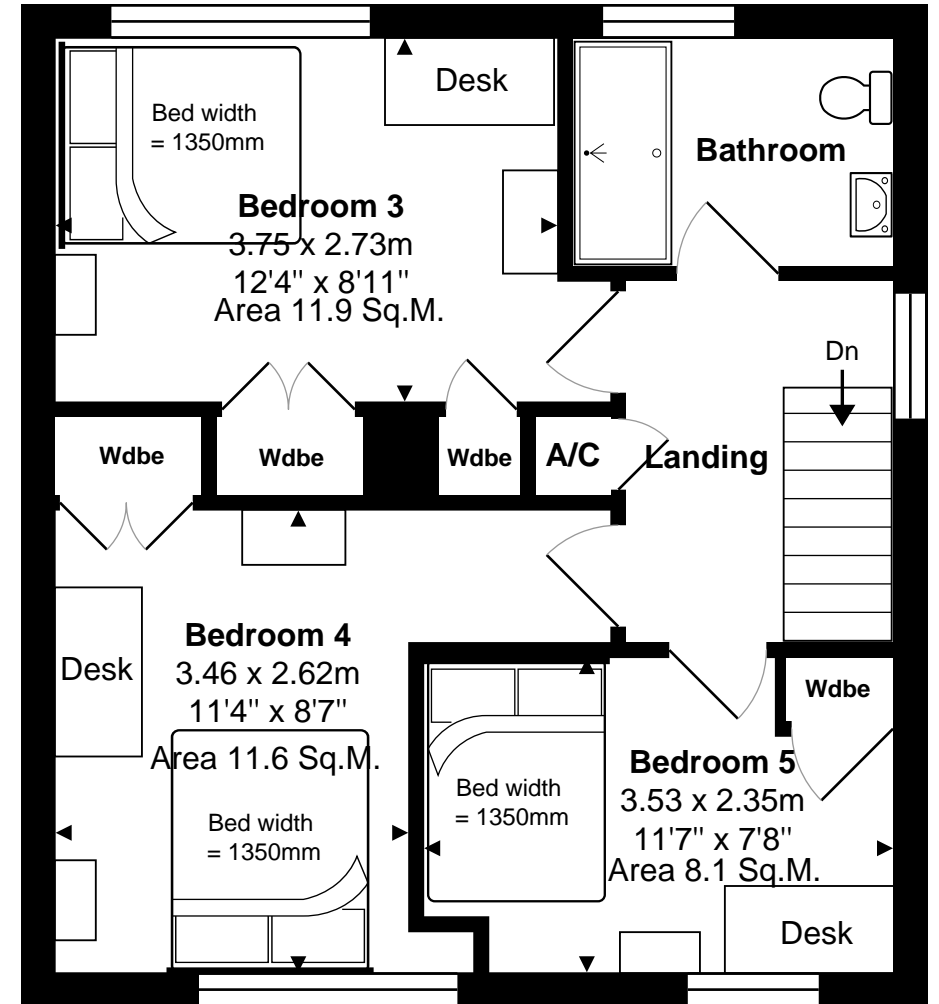

34 Park Barn Drive., Guildford. GU2 8EN

Total Approx. Gross Internal Area 103.0 m² ... 1109 ft²

All measurements are approximate and for display purposes only. Not to scale.

Ground Floor

Approx. Gross Internal Area 59.0 m² ... 635 ft²

1st Floor

Approx. Gross Internal Area 44.0 m² ... 473 ft²