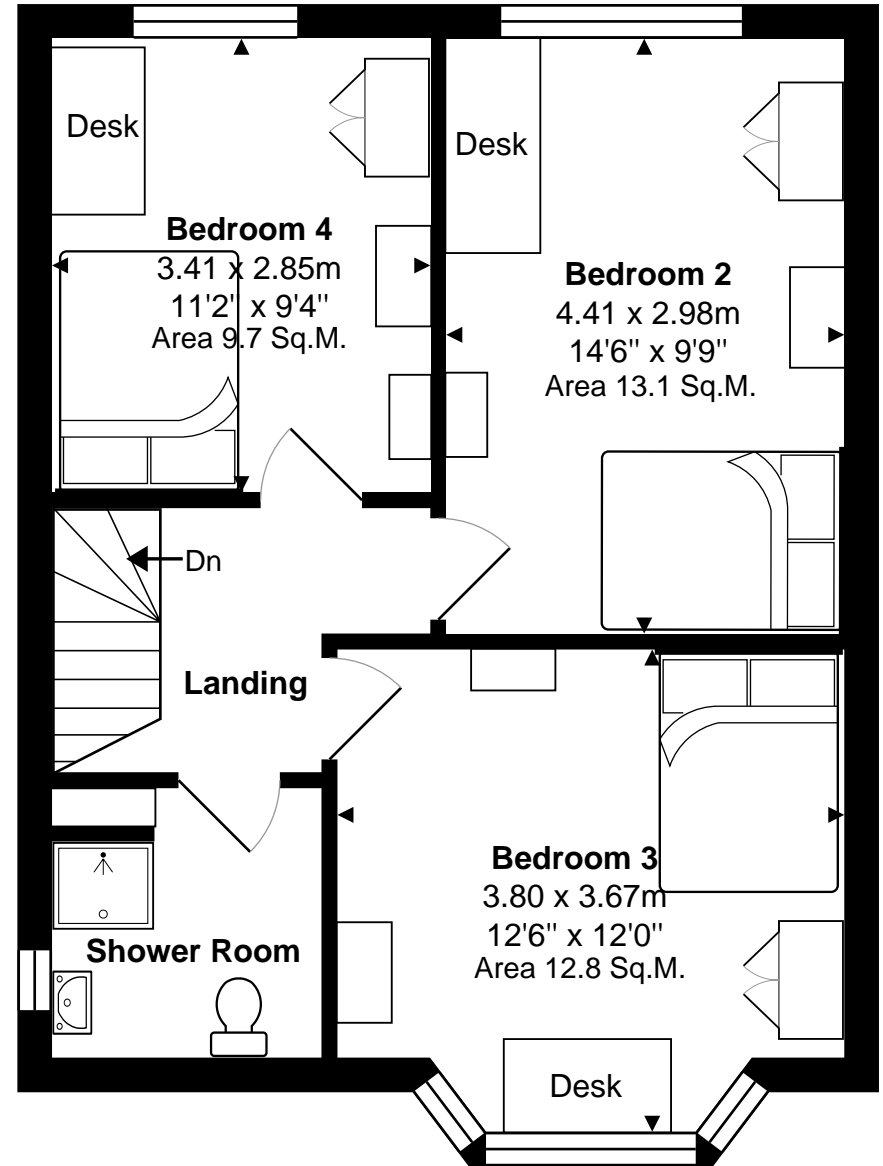

43 Aldershot Road, Guildford. GU2 8AE

Total Approx. Gross Internal Area 90.6 m<sup>2</sup> ... 976 ft<sup>2</sup>

All measurements are approximate and for display purposes only. Not to scale.

**1st Floor**

Approx. Gross Internal Area 45.1 m<sup>2</sup> ... 485 ft<sup>2</sup>

**Ground Floor**

Approx. Gross Internal Area 45.5 m<sup>2</sup> ... 490 ft<sup>2</sup>