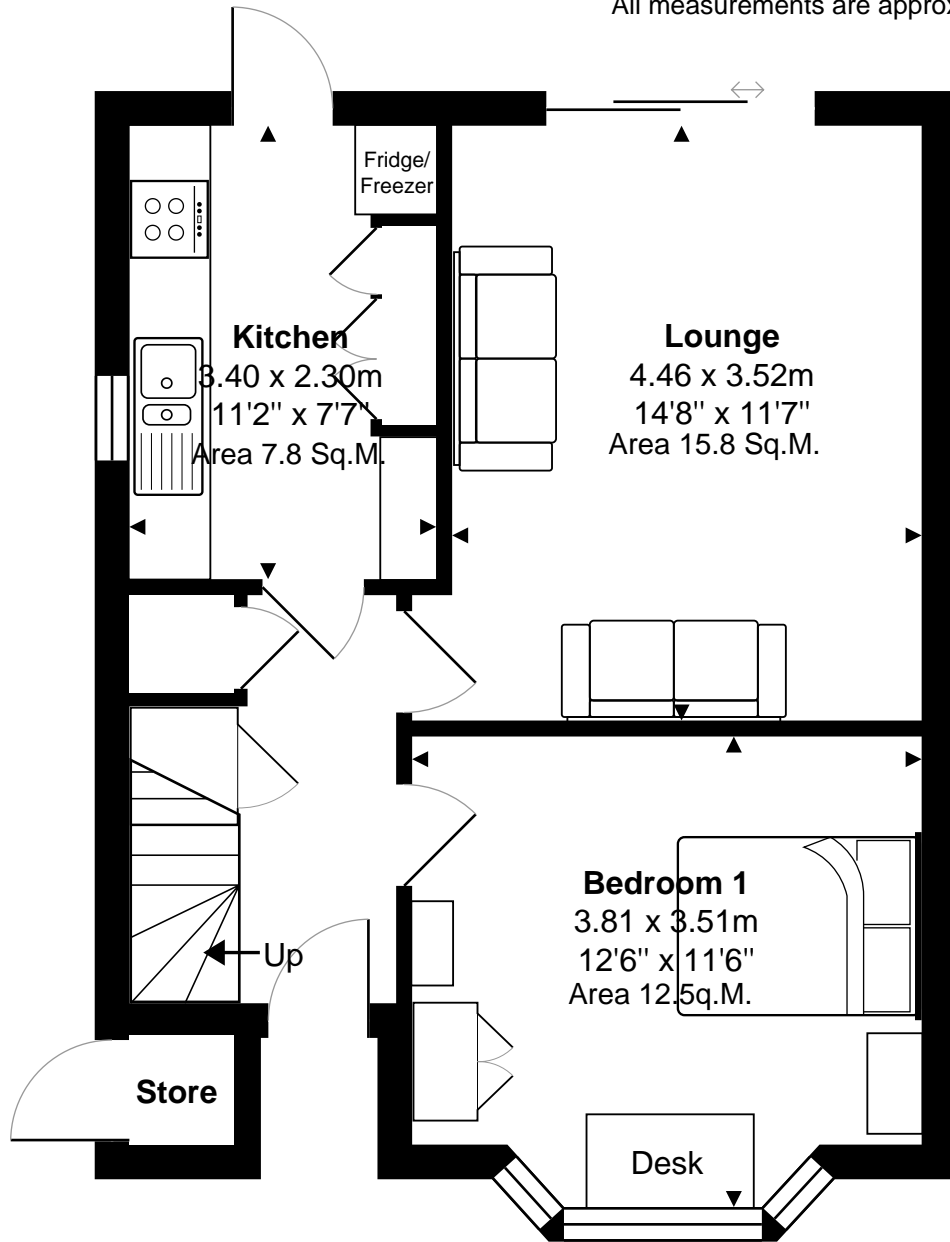

43 Aldershot Road, Guildford. GU2 8AE

Total Approx. Gross Internal Area 90.6 m<sup>2</sup> ... 976 ft<sup>2</sup>

All measurements are approximate and for display purposes only. Not to scale.

**1st Floor**

Approx. Gross Internal Area 45.1 m<sup>2</sup> ... 485 ft<sup>2</sup>

**Ground Floor**

Approx. Gross Internal Area 45.5 m<sup>2</sup> ... 490 ft<sup>2</sup>