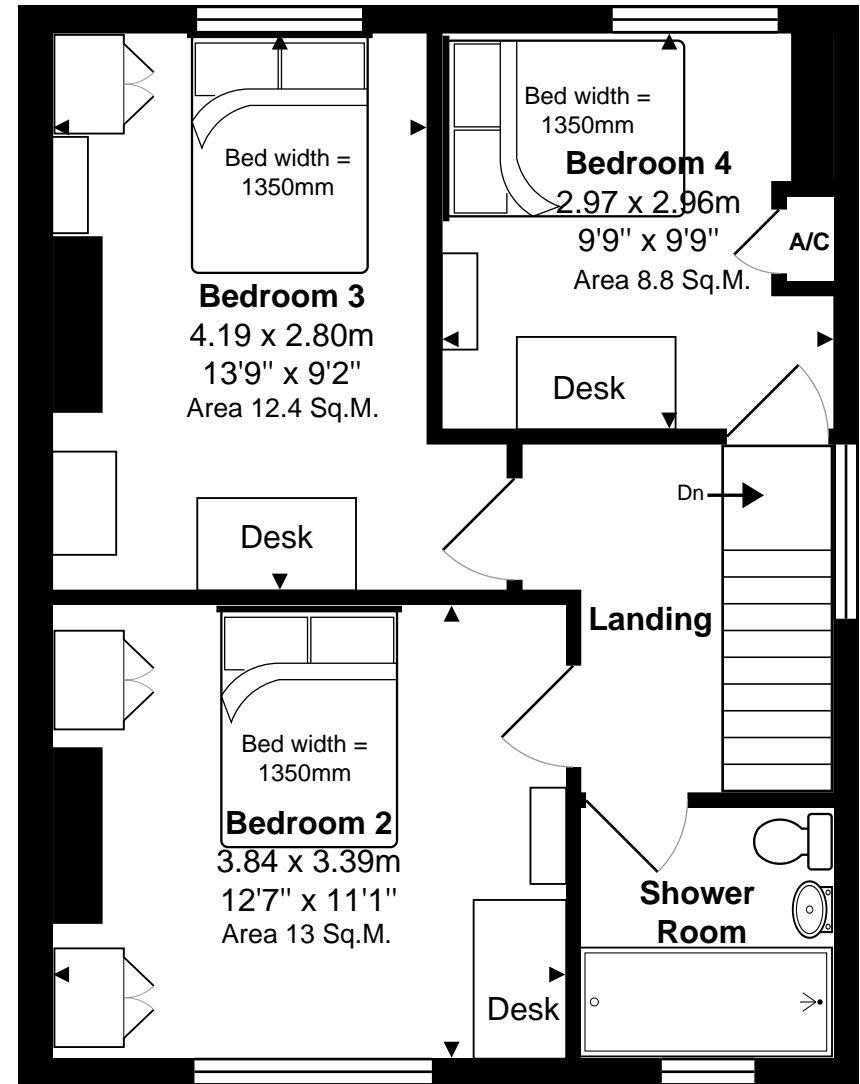

64 Aldershot Road, Guildford. GU2 8AG

Total Approx. Gross Internal Area 89.0 m² ... 958 ft²

All measurements are approximate and for display purposes only. Not to scale.

Ground Floor

Approx. Gross Internal Area 43.7 m² ... 470 ft²

1st Floor

Approx. Gross Internal Area 45.3 m² ... 488 ft²