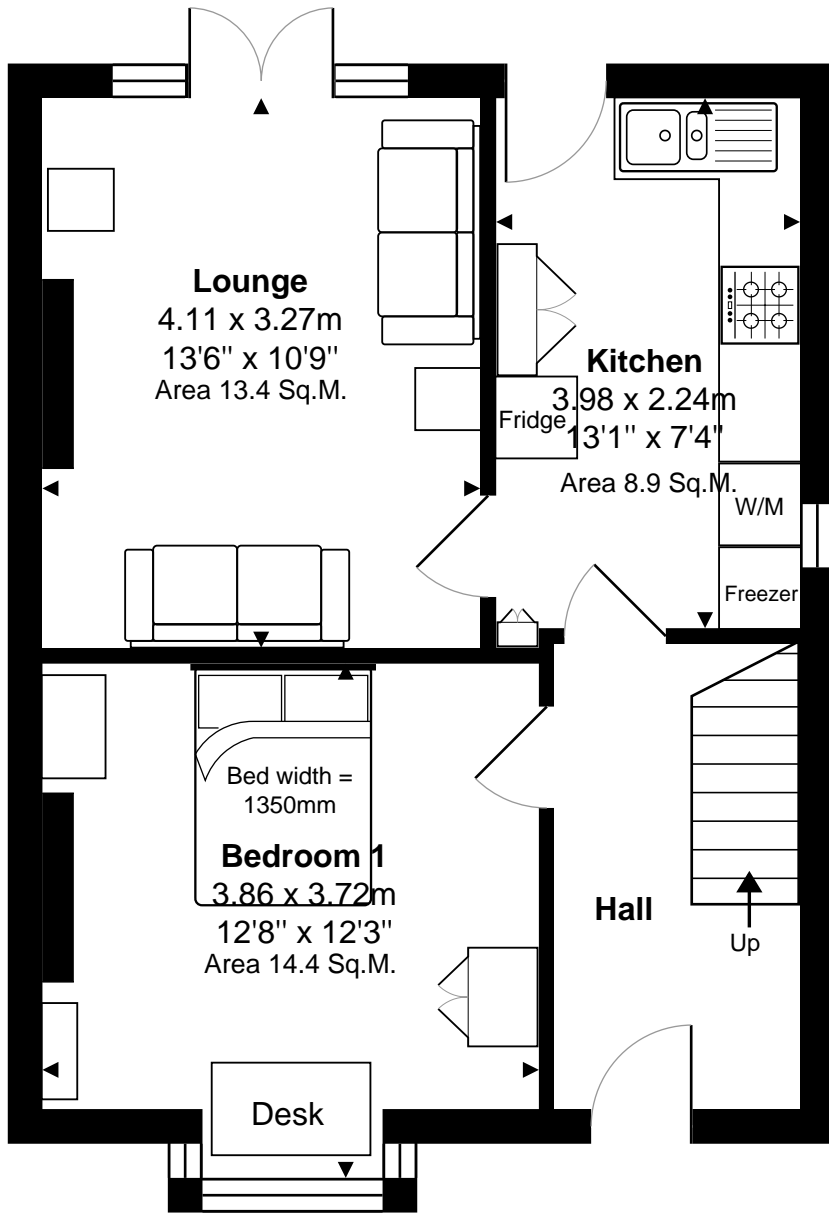

64 Aldershot Road, Guildford. GU2 8AG

Total Approx. Gross Internal Area 89.0 m² ... 958 ft²

All measurements are approximate and for display purposes only. Not to scale.

Ground Floor

Approx. Gross Internal Area 43.7 m² ... 470 ft²

1st Floor

Approx. Gross Internal Area 45.3 m² ... 488 ft²